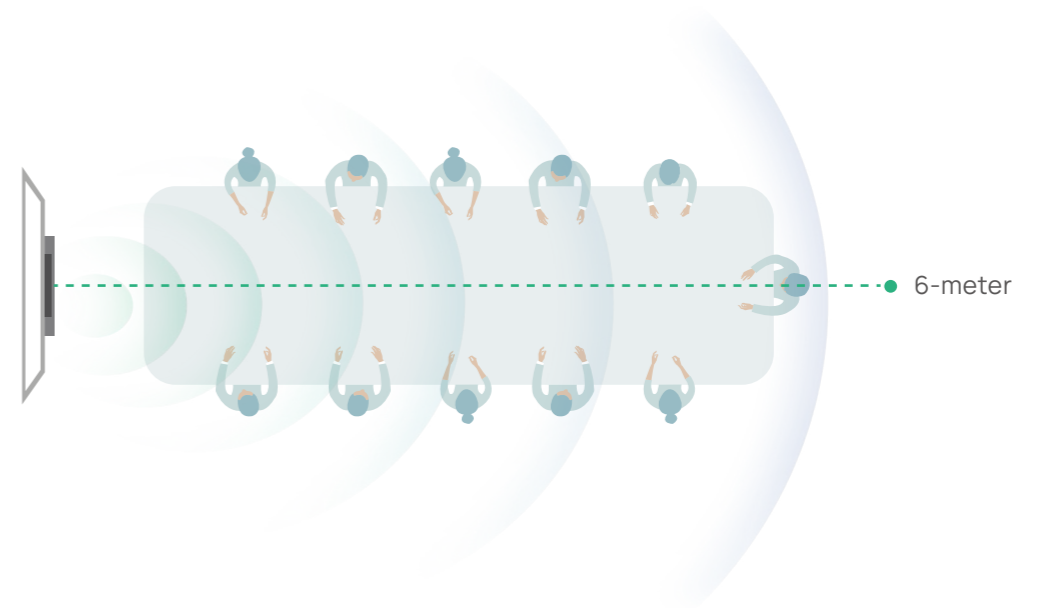

## Smart Gallery (Zoom Only)

Smart gallery displays three video feeds, one panoramic view, and two individual view of the current and last active speaker. This allows to display the group more clearly to remote attendees.

## IMMERSIVE VOICE IN EVERY CORNER

The built-in 8 MEMS microphone arrays and speaker in Yealink MeetingBar, completely cover up to 6-meter medium-sized spaces. As the MeetingBar is equipped with a powerful independent audio processing unit, you can enjoy a worry-free, full-duplex voice experience with superior performance.