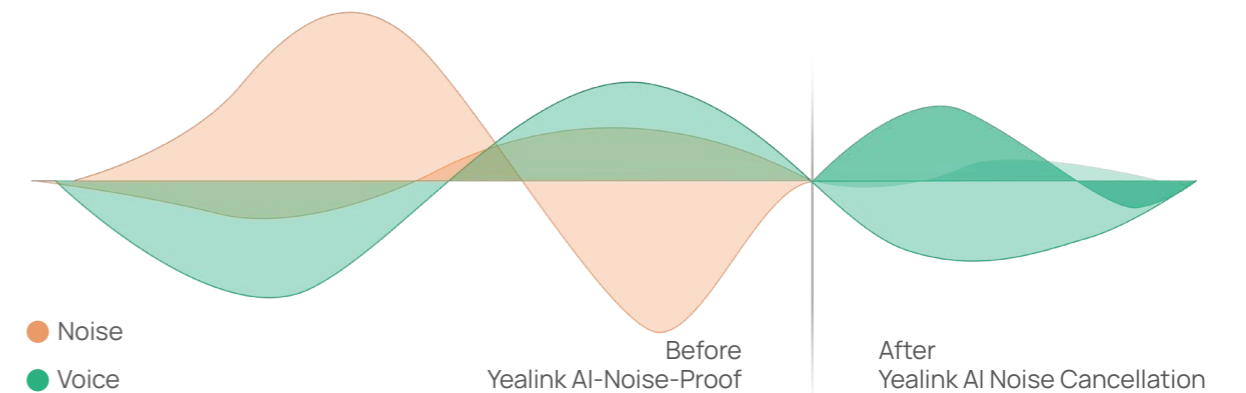

AI-BASED VOICE CLEAN UP ALL THE NOISE

Yealink enhanced AI noise cancellation makes the audio experience more brilliant. Leveraging a massive deep-learning sound database to reduce background noises, it is more about intelligent audio analysis than standard filtering of audio frequencies. The distracting keyboard clatter, mouse clicks, footsteps, and other ambient noises are smartly pared back, ensuring that users enjoy crystal-clear audio quality.