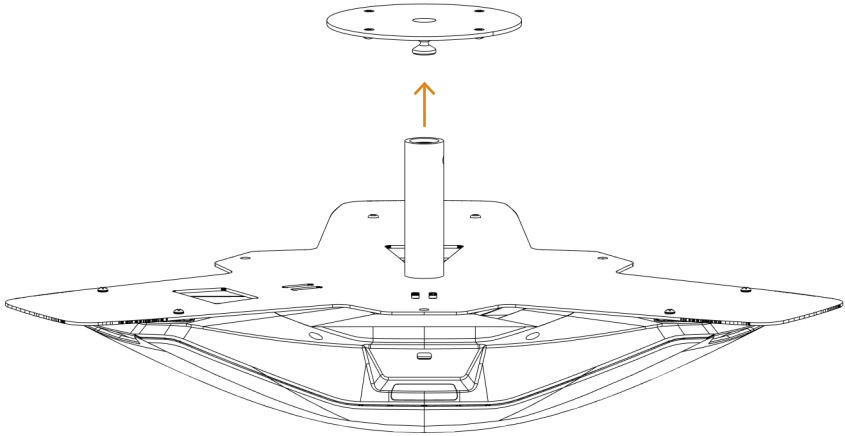

- Drywall ceiling: toggle bolts, min length 3" (7,6 cm), min diameter 1/8" (M3).
- Wood ceiling: wood screws, min length 2" (5 cm), min diameter 1/8" (0,3 cm).
- Stone ceiling: toggle bolts or masonry anchors rated to hold 20 lbs/9 kg.

Step 6

Assemble the distance rod and the Konftel 800 bracket.

INSTALLATION

Step 7

Assemble the distance rod and the ceiling bracket.

Step 8

Lock the distance rod to the ceiling bracket with use of the grub screw.

Installation of the Konftel 800 Ceiling Mount Kit is finished.

CABLES FOR GREATER FLEXIBILITY

Konftel Reach USB 5+15 m

Konftel Reach USB 5+15 comprises active optical cables that provide more opportunities for installations in meeting rooms. The two cables combined measure 20 meters.