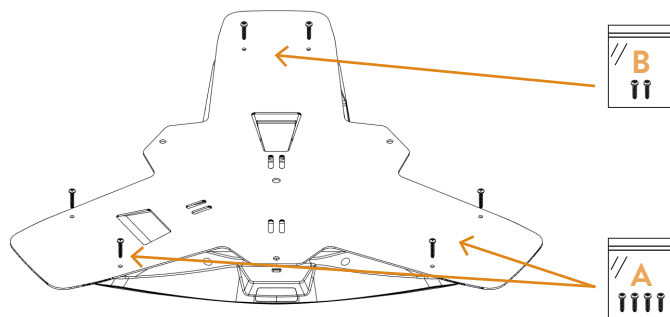

**Screw A
(4 pcs)**

**Screw B
(2 pcs)**

**Distance rubbers
(3 pcs)**

INSTALLATION

Step 1

Remove the three rubber feet.

Step 2

Carefully remove the six screws located under the rubber feet.

INSTALLATION

Step 3

Assemble the three included rubber distances within the correct recess areas.

Step 4

Assemble the bracket with screws.

NOTE! Position the bracket correctly. Make sure the correct screw (A/B) is used for the right position, as shown below.

In order to avoid vibrations, make sure the bracket is assembled tight and that there is no gap between top and bottom cabinet of Konftel 800.

INSTALLATION

Step 5

Mount the ceiling bracket based on the following instructions:

- Drywall ceiling: toggle bolts, min length 3" (7,6 cm), min diameter 1/8" (M3).
- Wood ceiling: wood screws, min length 2" (5 cm), min diameter 1/8" (0,3 cm).
- Stone ceiling: toggle bolts or masonry anchors rated to hold 20 lbs/9 kg.