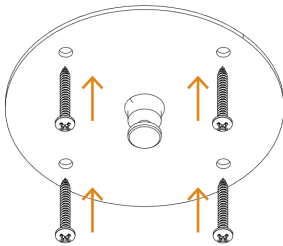

**Screw A
(4 pcs)**

**Screw B
(2 pcs)**

**Distance rubbers
(3 pcs)**

INSTALLATION

Step 1

Remove the three rubber feet.

Step 2

Carefully remove the six screws located under the rubber feet.

INSTALLATION

Step 3

Assemble the three included rubber distances within the correct recess areas.

Step 4

Assemble the bracket with screws.

NOTE! Position the bracket correctly. Make sure the correct screw (A/B) is used for the right position, as shown below.

In order to avoid vibrations, make sure the bracket is assembled tight and that there is no gap between top and bottom cabinet of Konftel 800.

INSTALLATION

Step 5

Mount the ceiling bracket based on the following instructions:

- Drywall ceiling: toggle bolts, min length 3" (7,6 cm), min diameter 1/8" (M3).
- Wood ceiling: wood screws, min length 2" (5 cm), min diameter 1/8" (0,3 cm).
- Stone ceiling: toggle bolts or masonry anchors rated to hold 20 lbs/9 kg.