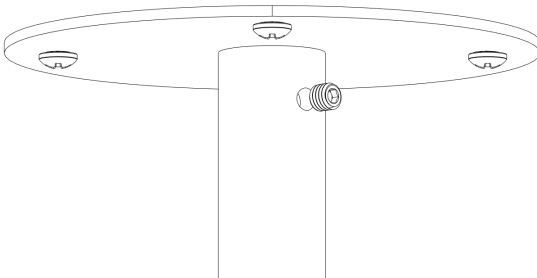

- Drywall ceiling: toggle bolts, min length 3" (7,6 cm), min diameter 1/8" (M3).
- Wood ceiling: wood screws, min length 2" (5 cm), min diameter 1/8" (0,3 cm).
- Stone ceiling: toggle bolts or masonry anchors rated to hold 20 lbs/9 kg.

Step 6

Assemble the distance rod and the Konftel 800 bracket.

INSTALLATION

Step 7

Assemble the distance rod and the ceiling bracket.

Step 8

Lock the distance rod to the ceiling bracket with use of the grub screw.

Installation of the Konftel 800 Ceiling Mount Kit is finished.

CABLES FOR GREATER FLEXIBILITY

Konftel Reach USB 5+15 m

Konftel Reach USB 5+15 comprises active optical cables that provide more opportunities for installations in meeting rooms. The two cables combined measure 20 meters.